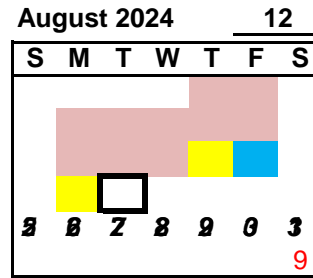

INSTRUCTIONAL CALENDAR - TRADITIONAL

2024-25

TOTAL NUMBER OF WORK DAYS, 2024-25

	Instructional Days
EI	180
HS	180

- Holidays- Paid Holiday Classified
- Non work days and/or summer vacation
- Teacher/Student Holiday (TK-12)

Start/End Date

Teacher Work Day- Student Holiday

- Aug 15 Teacher Work Day
- Aug 19 Teacher Work Day
- Jan 17 Teacher Work Day(9-12)
- Oct. Floating Tchr Work Day K-8
- Aug 16 Staff Development
- Oct 14 Staff Development
- March 3 Staff Development

Semester/Trimester Dates

HS: Jan 16 (90/90)
Elem/MS: Nov. 15 (60); Feb 28 (57)

CLASSIFIED HOLIDAYS

- Independence Day ----- July 4
- Labor Day -----Sept. 2
- Veteran's Day Observance -----Nov. 11
- Lincoln's Birthday Observance ----- Nov. 27
- Thanksgiving Holiday -----Nov. 28-29
- Admissions Day Observance -----Dec. 23
- Before Christmas Day Observance----- Dec. 24
- Christmas Day Observance ----- Dec. 25

- New Year's Eve Observance ----- Dec. 31
- New Year's Day Observance ----- Jan. 1
- Spring Recess Observance ----- Jan. 2
- Martin Luther King Day Observance ----- Jan. 20
- Teacher/Student Holiday (K-12) -----Jan. 21
- President's Day Observance (Washington)----- Feb. 17
- Memorial Day Observance ----- May 26
- Juneteenth Observance -----June 19