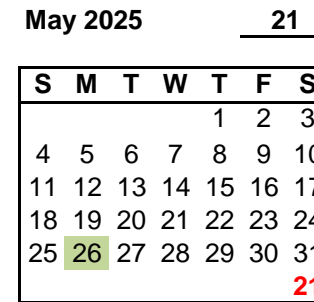

INSTRUCTIONAL CALENDAR - TRADITIONAL

2024-25

TOTAL NUMBER OF WORK DAYS, 2024-25

	Instructional Days
EI	180
HS	180

- Holidays- Paid Holiday Classified
- Non work days and/or summer vacation
- Teacher/Student Holiday (TK-12)

Start/End Date

Teacher Work Day- Student Holiday

- Aug 15 Teacher Work Day
- Aug 19 Teacher Work Day
- Jan 17 Teacher Work Day(9-12)
- Oct. Floating Tchr Work Day K-8
- Aug 16 Staff Development
- Oct 14 Staff Development
- March 3 Staff Development

Semester/Trimester Dates

HS: Jan 16 (90/90)
Elem/MS: Nov. 15 (60); Feb 28 (57)

CLASSIFIED HOLIDAYS

- Independence Day ----- July 4
- Labor Day -----Sept. 2
- Veteran's Day Observance -----Nov. 11
- Lincoln's Birthday Observance ----- Nov. 27
- Thanksgiving Holiday -----Nov. 28-29
- Admissions Day Observance -----Dec. 23
- Before Christmas Day Observance----- Dec. 24
- Christmas Day Observance ----- Dec. 25

- New Year's Eve Observance ----- Dec. 31
- New Year's Day Observance ----- Jan. 1
- Spring Recess Observance ----- Jan. 2
- Martin Luther King Day Observance ----- Jan. 20
- Teacher/Student Holiday (K-12) -----Jan. 21
- President's Day Observance (Washington)----- Feb. 17
- Memorial Day Observance ----- May 26
- Juneteenth Observance -----June 19