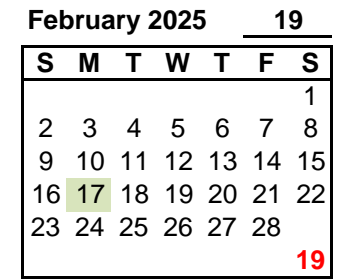

INSTRUCTIONAL CALENDAR - TRADITIONAL

2024-25

TOTAL NUMBER OF WORK DAYS, 2024-25

	Instructional Days
EI	180
HS	180

- Holidays- Paid Holiday Classified
- Non work days and/or summer vacation
- Teacher/Student Holiday (TK-12)

Start/End Date

Teacher Work Day- Student Holiday

- Aug 15 Teacher Work Day
- Aug 19 Teacher Work Day
- Jan 17 Teacher Work Day(9-12)
- Oct. Floating Tchr Work Day K-8
- Aug 16 Staff Development
- Oct 14 Staff Development
- March 3 Staff Development

Semester/Trimester Dates

HS: Jan 16 (90/90)
Elem/MS: Nov. 15 (60); Feb 28 (57)

CLASSIFIED HOLIDAYS

- Independence Day ----- July 4
- Labor Day -----Sept. 2
- Veteran's Day Observance -----Nov. 11
- Lincoln's Birthday Observance ----- Nov. 27
- Thanksgiving Holiday -----Nov. 28-29
- Admissions Day Observance -----Dec. 23
- Before Christmas Day Observance----- Dec. 24
- Christmas Day Observance ----- Dec. 25

- New Year's Eve Observance ----- Dec. 31
- New Year's Day Observance ----- Jan. 1
- Spring Recess Observance ----- Jan. 2
- Martin Luther King Day Observance ----- Jan. 20
- Teacher/Student Holiday (K-12) -----Jan. 21
- President's Day Observance (Washington)----- Feb. 17
- Memorial Day Observance ----- May 26
- Juneteenth Observance -----June 19