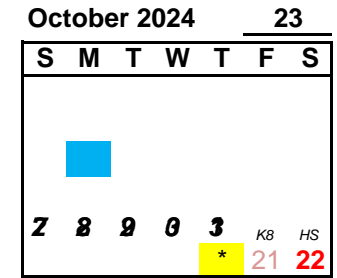

INSTRUCTIONAL CALENDAR - TRADITIONAL

2024-25

TOTAL NUMBER OF WORK DAYS, 2024-25

	Instructional Days
EI	180
HS	180

- Holidays- Paid Holiday Classified
- Non work days and/or summer vacation
- Teacher/Student Holiday (TK-12)

Start/End Date

Teacher Work Day- Student Holiday

- Aug 15 Teacher Work Day
- Aug 19 Teacher Work Day
- Jan 17 Teacher Work Day(9-12)
- Oct. Floating Tchr Work Day K-8
- Aug 16 Staff Development
- Oct 14 Staff Development
- March 3 Staff Development

Semester/Trimester Dates

HS: Jan 16 (90/90)
Elem/MS: Nov. 15 (60); Feb 28 (57)

CLASSIFIED HOLIDAYS

- Independence Day ----- July 4
- Labor Day -----Sept. 2
- Veteran's Day Observance -----Nov. 11
- Lincoln's Birthday Observance ----- Nov. 27
- Thanksgiving Holiday -----Nov. 28-29
- Admissions Day Observance -----Dec. 23
- Before Christmas Day Observance----- Dec. 24
- Christmas Day Observance ----- Dec. 25

- New Year's Eve Observance ----- Dec. 31
- New Year's Day Observance ----- Jan. 1
- Spring Recess Observance ----- Jan. 2
- Martin Luther King Day Observance ----- Jan. 20
- Teacher/Student Holiday (K-12) -----Jan. 21
- President's Day Observance (Washington)----- Feb. 17
- Memorial Day Observance ----- May 26
- Juneteenth Observance -----June 19