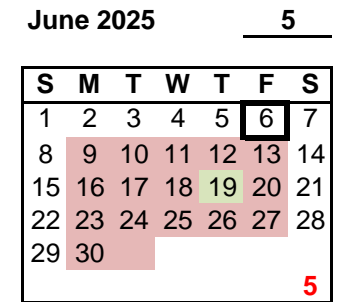

INSTRUCTIONAL CALENDAR - TRADITIONAL

2024-25

TOTAL NUMBER OF WORK DAYS, 2024-25

	Instructional Days
EI	180
HS	180

- Holidays- Paid Holiday Classified
- Non work days and/or summer vacation
- Teacher/Student Holiday (TK-12)

Start/End Date

Teacher Work Day- Student Holiday

- Aug 15 Teacher Work Day
- Aug 19 Teacher Work Day
- Jan 17 Teacher Work Day(9-12)
- Oct. Floating Tchr Work Day K-8
- Aug 16 Staff Development
- Oct 14 Staff Development
- March 3 Staff Development

Semester/Trimester Dates

HS: Jan 16 (90/90)
Elem/MS: Nov. 15 (60); Feb 28 (57)

CLASSIFIED HOLIDAYS

- Independence Day ----- July 4
- Labor Day -----Sept. 2
- Veteran's Day Observance -----Nov. 11
- Lincoln's Birthday Observance ----- Nov. 27
- Thanksgiving Holiday -----Nov. 28-29
- Admissions Day Observance -----Dec. 23
- Before Christmas Day Observance----- Dec. 24
- Christmas Day Observance ----- Dec. 25

- New Year's Eve Observance ----- Dec. 31
- New Year's Day Observance ----- Jan. 1
- Spring Recess Observance ----- Jan. 2
- Martin Luther King Day Observance ----- Jan. 20
- Teacher/Student Holiday (K-12) -----Jan. 21
- President's Day Observance (Washington)----- Feb. 17
- Memorial Day Observance ----- May 26
- Juneteenth Observance -----June 19