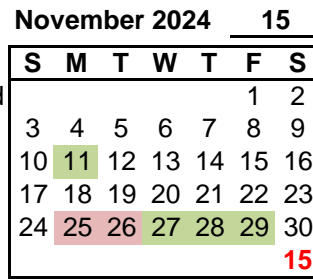

INSTRUCTIONAL CALENDAR - TRADITIONAL

2024-25

TOTAL NUMBER OF WORK DAYS, 2024-25

	Instructional Days
EI	180
HS	180

- Holidays- Paid Holiday Classified
- Non work days and/or summer vacation
- Teacher/Student Holiday (TK-12)

Start/End Date

Teacher Work Day- Student Holiday

- Aug 15 Teacher Work Day
- Aug 19 Teacher Work Day
- Jan 17 Teacher Work Day(9-12)
- Oct. Floating Tchr Work Day K-8
- Aug 16 Staff Development
- Oct 14 Staff Development
- March 3 Staff Development

Semester/Trimester Dates

HS: Jan 16 (90/90)
Elem/MS: Nov. 15 (60); Feb 28 (57)

CLASSIFIED HOLIDAYS

- Independence Day ----- July 4
- Labor Day -----Sept. 2
- Veteran's Day Observance -----Nov. 11
- Lincoln's Birthday Observance ----- Nov. 27
- Thanksgiving Holiday -----Nov. 28-29
- Admissions Day Observance -----Dec. 23
- Before Christmas Day Observance----- Dec. 24
- Christmas Day Observance ----- Dec. 25

- New Year's Eve Observance ----- Dec. 31
- New Year's Day Observance ----- Jan. 1
- Spring Recess Observance ----- Jan. 2
- Martin Luther King Day Observance ----- Jan. 20
- Teacher/Student Holiday (K-12) -----Jan. 21
- President's Day Observance (Washington)----- Feb. 17
- Memorial Day Observance ----- May 26
- Juneteenth Observance -----June 19