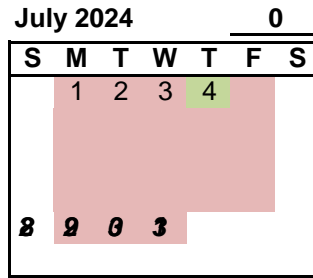

INSTRUCTIONAL CALENDAR - TRADITIONAL

2024-25

TOTAL NUMBER OF WORK DAYS, 2024-25

	Instructional Days
EI	180
HS	180

- Holidays- Paid Holiday Classified
- Non work days and/or summer vacation
- Teacher/Student Holiday (TK-12)

Start/End Date

Teacher Work Day- Student Holiday

- Aug 15 Teacher Work Day
- Aug 19 Teacher Work Day
- Jan 17 Teacher Work Day(9-12)
- Oct. Floating Tchr Work Day K-8
- Aug 16 Staff Development
- Oct 14 Staff Development
- March 3 Staff Development

Semester/Trimester Dates

HS: Jan 16 (90/90)
Elem/MS: Nov. 15 (60); Feb 28 (57)

CLASSIFIED HOLIDAYS

- Independence Day ----- July 4
- Labor Day -----Sept. 2
- Veteran's Day Observance -----Nov. 11
- Lincoln's Birthday Observance ----- Nov. 27
- Thanksgiving Holiday -----Nov. 28-29
- Admissions Day Observance -----Dec. 23
- Before Christmas Day Observance----- Dec. 24
- Christmas Day Observance ----- Dec. 25

- New Year's Eve Observance ----- Dec. 31
- New Year's Day Observance ----- Jan. 1
- Spring Recess Observance ----- Jan. 2
- Martin Luther King Day Observance ----- Jan. 20
- Teacher/Student Holiday (K-12) -----Jan. 21
- President's Day Observance (Washington)----- Feb. 17
- Memorial Day Observance ----- May 26
- Juneteenth Observance -----June 19