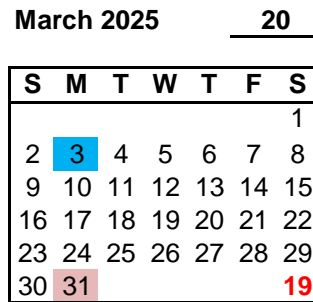

INSTRUCTIONAL CALENDAR - TRADITIONAL

2024-25

TOTAL NUMBER OF WORK DAYS, 2024-25

	Instructional Days
EI	180
HS	180

- Holidays- Paid Holiday Classified
- Non work days and/or summer vacation
- Teacher/Student Holiday (TK-12)

Start/End Date

Teacher Work Day- Student Holiday

- Aug 15 Teacher Work Day
- Aug 19 Teacher Work Day
- Jan 17 Teacher Work Day(9-12)
- Oct. Floating Tchr Work Day K-8
- Aug 16 Staff Development
- Oct 14 Staff Development
- March 3 Staff Development

Semester/Trimester Dates

HS: Jan 16 (90/90)
Elem/MS: Nov. 15 (60); Feb 28 (57)

CLASSIFIED HOLIDAYS

- Independence Day ----- July 4
- Labor Day -----Sept. 2
- Veteran's Day Observance -----Nov. 11
- Lincoln's Birthday Observance ----- Nov. 27
- Thanksgiving Holiday -----Nov. 28-29
- Admissions Day Observance -----Dec. 23
- Before Christmas Day Observance----- Dec. 24
- Christmas Day Observance ----- Dec. 25

- New Year's Eve Observance ----- Dec. 31
- New Year's Day Observance ----- Jan. 1
- Spring Recess Observance ----- Jan. 2
- Martin Luther King Day Observance ----- Jan. 20
- Teacher/Student Holiday (K-12) -----Jan. 21
- President's Day Observance (Washington)----- Feb. 17
- Memorial Day Observance ----- May 26
- Juneteenth Observance -----June 19