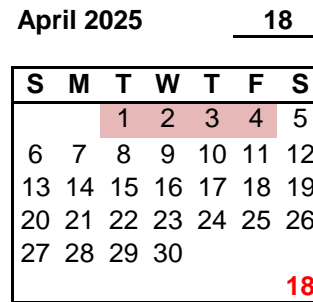

INSTRUCTIONAL CALENDAR - TRADITIONAL

2024-25

TOTAL NUMBER OF WORK DAYS, 2024-25

	Instructional Days
EI	180
HS	180

- Holidays- Paid Holiday Classified
- Non work days and/or summer vacation
- Teacher/Student Holiday (TK-12)

Start/End Date

Teacher Work Day- Student Holiday

- Aug 15 Teacher Work Day
- Aug 19 Teacher Work Day
- Jan 17 Teacher Work Day(9-12)
- Oct. Floating Tchr Work Day K-8
- Aug 16 Staff Development
- Oct 14 Staff Development
- March 3 Staff Development

Semester/Trimester Dates

HS: Jan 16 (90/90)
Elem/MS: Nov. 15 (60); Feb 28 (57)

CLASSIFIED HOLIDAYS

- Independence Day ----- July 4
- Labor Day -----Sept. 2
- Veteran's Day Observance -----Nov. 11
- Lincoln's Birthday Observance ----- Nov. 27
- Thanksgiving Holiday -----Nov. 28-29
- Admissions Day Observance -----Dec. 23
- Before Christmas Day Observance----- Dec. 24
- Christmas Day Observance ----- Dec. 25

- New Year's Eve Observance ----- Dec. 31
- New Year's Day Observance ----- Jan. 1
- Spring Recess Observance ----- Jan. 2
- Martin Luther King Day Observance ----- Jan. 20
- Teacher/Student Holiday (K-12) -----Jan. 21
- President's Day Observance (Washington)----- Feb. 17
- Memorial Day Observance ----- May 26
- Juneteenth Observance -----June 19