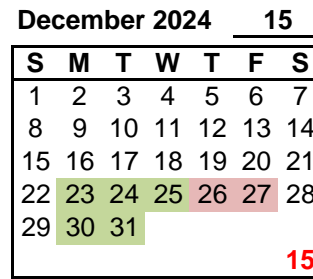

INSTRUCTIONAL CALENDAR - TRADITIONAL

2024-25

TOTAL NUMBER OF WORK DAYS, 2024-25

	Instructional Days
EI	180
HS	180

- Holidays- Paid Holiday Classified
- Non work days and/or summer vacation
- Teacher/Student Holiday (TK-12)

Start/End Date

Teacher Work Day- Student Holiday

- Aug 15 Teacher Work Day
- Aug 19 Teacher Work Day
- Jan 17 Teacher Work Day(9-12)
- Oct. Floating Tchr Work Day K-8
- Aug 16 Staff Development
- Oct 14 Staff Development
- March 3 Staff Development

Semester/Trimester Dates

HS: Jan 16 (90/90)
Elem/MS: Nov. 15 (60); Feb 28 (57)

CLASSIFIED HOLIDAYS

- Independence Day ----- July 4
- Labor Day -----Sept. 2
- Veteran's Day Observance -----Nov. 11
- Lincoln's Birthday Observance ----- Nov. 27
- Thanksgiving Holiday -----Nov. 28-29
- Admissions Day Observance -----Dec. 23
- Before Christmas Day Observance----- Dec. 24
- Christmas Day Observance ----- Dec. 25

- New Year's Eve Observance ----- Dec. 31
- New Year's Day Observance ----- Jan. 1
- Spring Recess Observance ----- Jan. 2
- Martin Luther King Day Observance ----- Jan. 20
- Teacher/Student Holiday (K-12) -----Jan. 21
- President's Day Observance (Washington)----- Feb. 17
- Memorial Day Observance ----- May 26
- Juneteenth Observance -----June 19