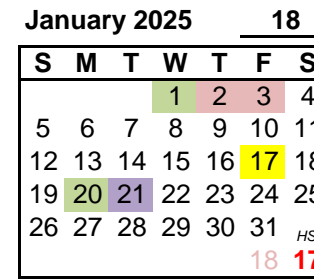

INSTRUCTIONAL CALENDAR - TRADITIONAL

2024-25

TOTAL NUMBER OF WORK DAYS, 2024-25

	Instructional Days
EI	180
HS	180

- Holidays- Paid Holiday Classified
- Non work days and/or summer vacation
- Teacher/Student Holiday (TK-12)

Start/End Date

Teacher Work Day- Student Holiday

- Aug 15 Teacher Work Day
- Aug 19 Teacher Work Day
- Jan 17 Teacher Work Day(9-12)
- Oct. Floating Tchr Work Day K-8
- Aug 16 Staff Development
- Oct 14 Staff Development
- March 3 Staff Development

Semester/Trimester Dates

HS: Jan 16 (90/90)
Elem/MS: Nov. 15 (60); Feb 28 (57)

CLASSIFIED HOLIDAYS

- Independence Day ----- July 4
- Labor Day -----Sept. 2
- Veteran's Day Observance -----Nov. 11
- Lincoln's Birthday Observance ----- Nov. 27
- Thanksgiving Holiday -----Nov. 28-29
- Admissions Day Observance -----Dec. 23
- Before Christmas Day Observance----- Dec. 24
- Christmas Day Observance ----- Dec. 25

- New Year's Eve Observance ----- Dec. 31
- New Year's Day Observance ----- Jan. 1
- Spring Recess Observance ----- Jan. 2
- Martin Luther King Day Observance ----- Jan. 20
- Teacher/Student Holiday (K-12) -----Jan. 21
- President's Day Observance (Washington)----- Feb. 17
- Memorial Day Observance ----- May 26
- Juneteenth Observance -----June 19